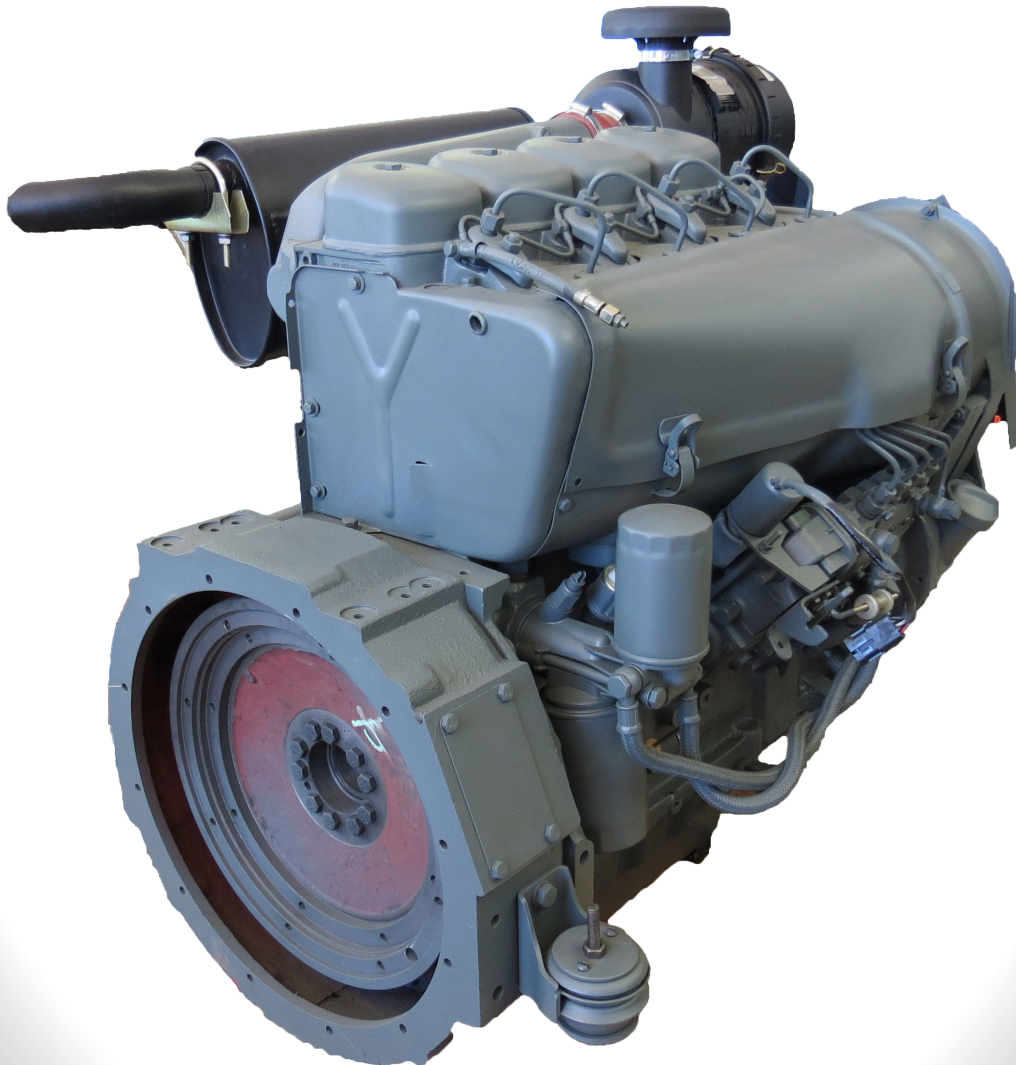

ehd

COMPONENTS 2005

(PTY) LTD

t/a ENGINE & HEAVY DUTY COMPONENTS

SP # 15

4 June 2019

***New Stock Arrived
F4L912 Industrial
Please contact our
salesman for prices***

For more specials and information visit our website: www.ehd.co.za