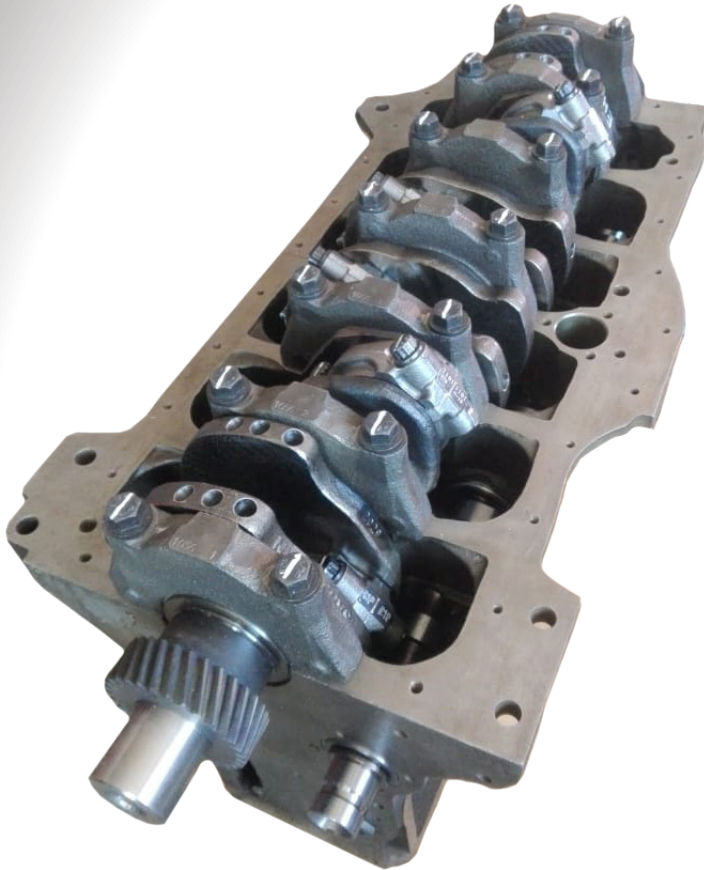

ehd

COMPONENTS 2005

(PTY) LTD

t/a ENGINE & HEAVY DUTY COMPONENTS

7800045AX SPECIAL

SP # 60

1 Aug 2020

352T Sub Assembly, With Cam