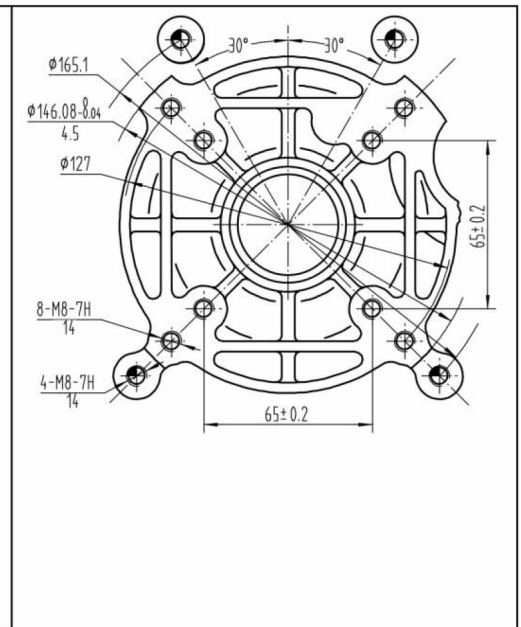

Proud Member of: