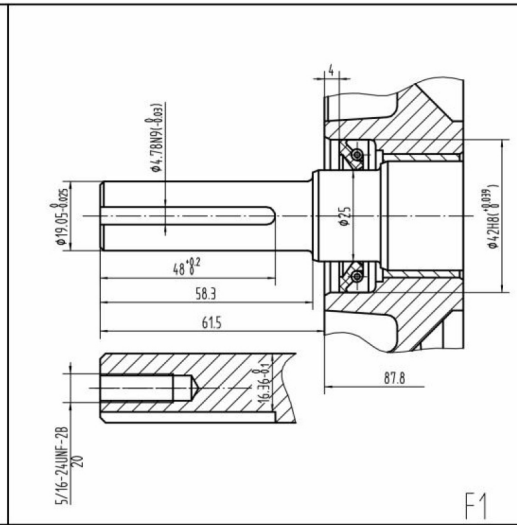

Proud Member of: