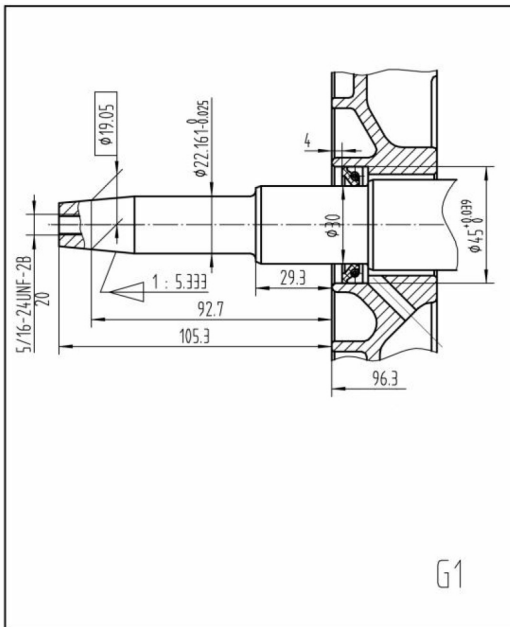

Proud Member of: