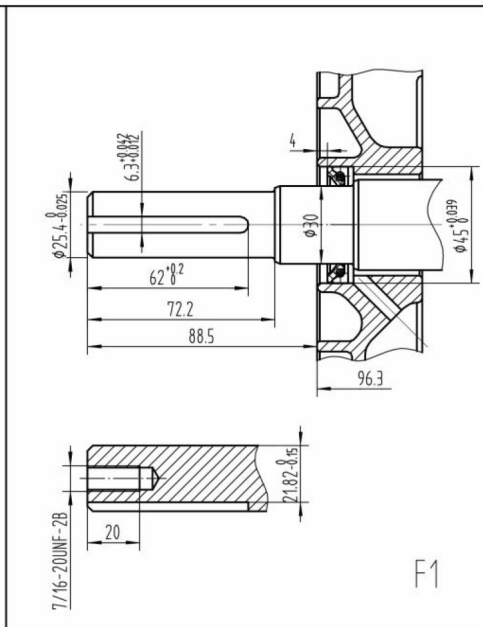

Proud Member of: