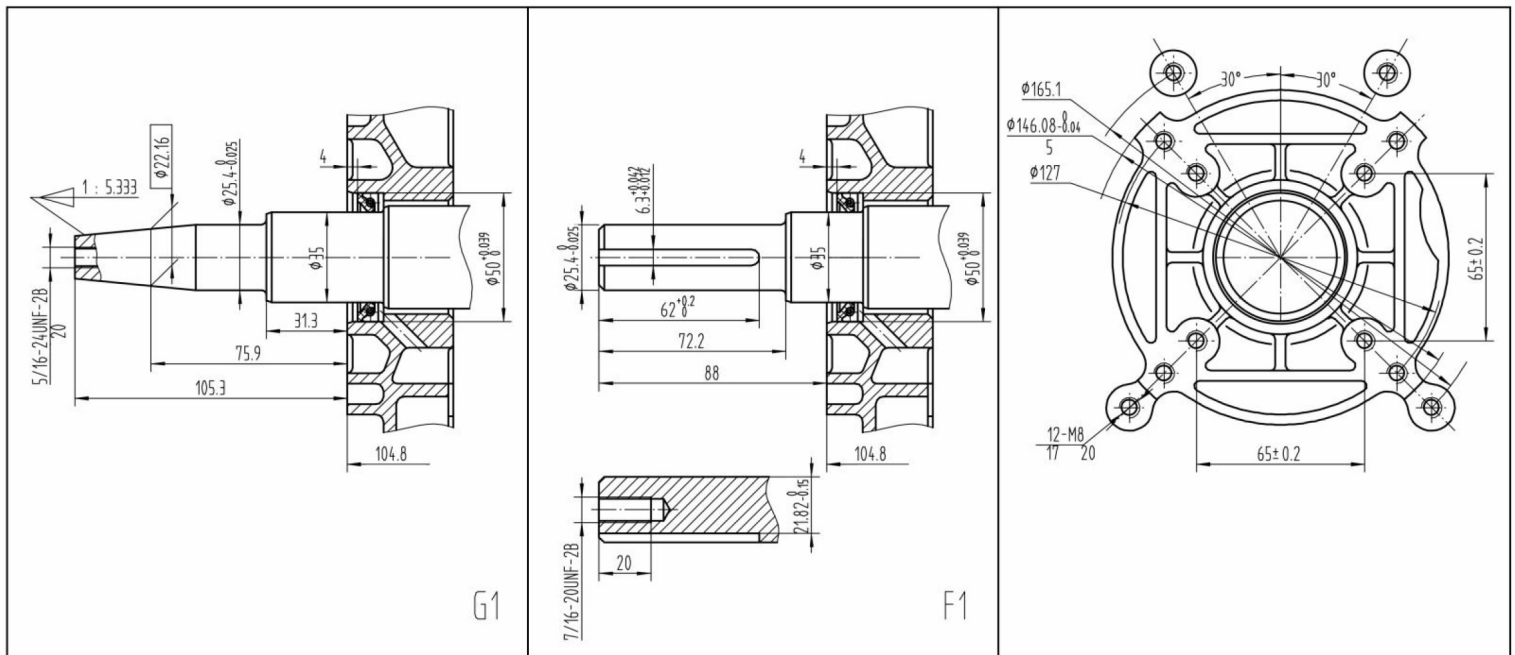

DURBAN

Tel: +27 (0)31 700 1160
 Unit 3, Hillmax
 31 Hillclimb Rd, Westmead 3610
 PO Box 1054 Nagina 3604,
 South Africa
 ehd.dbn@ehd.co.za

Horizontal Diesel Engines

	MD170	MD178	MD188
Bore & Stroke (mm)	70/55	78/62	86/70
Displacement (cc)/(cu.in)	211/12.87	296/18.06	406/24.77
Engine Speed (rpm)	3000	3000	3000
Continuous Output (kw)	2.5	3.7	5.7
Continuous Output (hp)	3.4	5.0	7.7
Power Take Off	Crankshaft or Camshaft		
Starting System	Recoil or Electric		
Fuel Tank Capacity (L)	2.5	3.5	5.5
Lube Oil Capacity (L)	0.75	1.1	1.65
Dimensions LxWxH	332x376x415	383x421x450	417x441x494
Net Weight recoil(kg)/(lbs)	263(59.5)	33(72.7)	48(105.8)