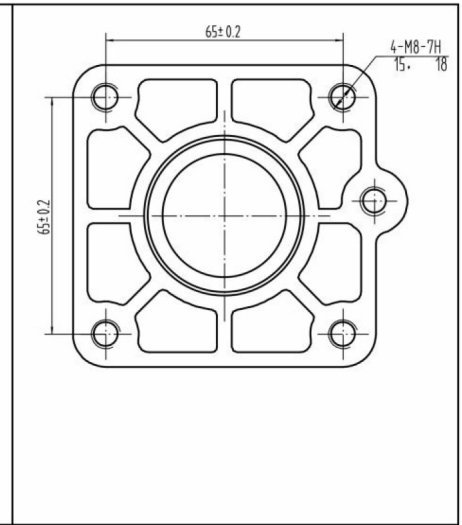

Proud Member of: