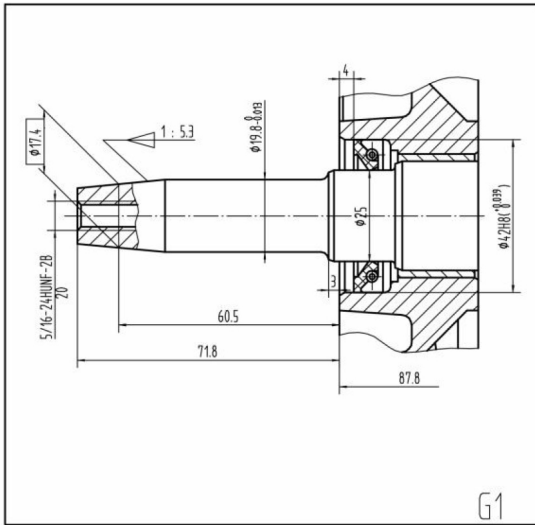

Proud Member of: