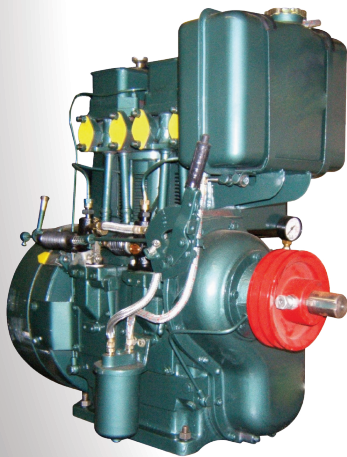

SP # 74

1 Oct 2020

PAGE 1 of 2

Product Code	Description	Price
GAF1ATT	8Hp/5.9kW/1500Rpm, Air Cooled, 1 Cylinder, Anti-clocks, Belt/stub	R12 250.00
GAF1HN	7.10Hp/5.3kW/1500Rpm, Air Cooled, 1 Cylinder, Belt/stub	SOLD
GAF1M2HN	2.7Hp/2kW/1500Rpm, Air Cooled, 80mm Bore, Belt/stub	R8 500.00
GAF1TT	8Hp/5.9kW/1500Rpm, Air Cooled, 1 Cylinder, Belt/stub	R12 250.00
GAF2ATT	16Hp/1500Rpm, Air Cooled, Anti-clocks, 2 Cylinder, Belt/stub	R20 500.00
GAF2EHN	14.2Hp/10.6kW/1500Rpm, Air Cooled, 2 Cylinder, Electric Start, Belt/stub	R31 500.00
GAF2ETT	16Hp/11.94kW/1500Rpm, Air Cooled, 2 Cylinder, Electric Start, Belt/stub	R31 500.00
GAF2HN	14.2Hp/10.6kW/1500Rpm, Air Cooled, 2 Cylinder, Belt/stub	SOLD
GAF2M14HN	20Hp/14.9kW/1500Rpm, Air Cooled, 102mm Bore, Belt/stub	R21 500.00

Cape Town
Tel: 021 510 0567
ehdcape@ehd.co.za
sales@ehd.co.za

Bloemfontein
Tel: 051 430 5404
ehdbloem@ehd.co.za
sales@ehd.co.za

SP # 74

1 Oct 2020

PAGE 2 of 2

Product Code	Discription	Price
GAF2M17EHN	25Hp/18.65kW/1500Rpm, Air Cooled, 114mm Bore, Belt/stub	R25 000.00
GAF2TT	16Hp/11.94kW/1500, Air cooled, Belt/stub	R24 500.00
GAFSKT-EL-12-SAE3TT	12Hp/1500Rpm, Air Cooled, 1 Cylinder, Anti-clocks, Electric Start, SAE3	R19 500.00
GAFSKT-EL-20-SAE3TT	20Hp/1500Rpm, Air Cooled, 2 Cylinder, Anti-clocks, Electric Start, SAE3	R29 250.00
GAFSKT-EL-25-SAE3TT	25Hp/1500Rpm, Air Cooled, 2 Cylinder, Anti-clocks, Electric Start, SAE3	R30 750.00
GAFSKT12ATT	12Hp/1500Rpm, Air Cooled, Anti-clocks, Belt/stub	R13 250.00
GAFSKT20AETT	20Hp/1500Rpm, Air Cooled, Anti-clocks, Electric Start, Belt/stub	SOLD
GAFSKT25AETT	25Hp/1500Rpm, Air Cooled, Anti-clocks, Electric Start, Belt/stub	SOLD