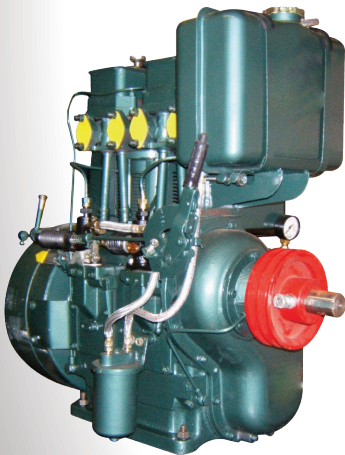

SP # 74

1 Oct 2020

PAGE 1 of 2

Product Code	Description	Price
GAF1ATT	8Hp/5.9kW/1500Rpm, Air Cooled, 1 Cylinder, Anti-clocks, Belt/stub	R12 250.00
GAF1HN	7.10Hp/5.3kW/1500Rpm, Air Cooled, 1 Cylinder, Belt/stub	SOLD
GAF1M2HN	2.7Hp/2kW/1500Rpm, Air Cooled, 80mm Bore, Belt/stub	R8 500.00
GAF1TT	8Hp/5.9kW/1500Rpm, Air Cooled, 1 Cylinder, Belt/stub	R12 250.00
GAF2ATT	16Hp/1500Rpm, Air Cooled, Anti-clocks, 2 Cylinder, Belt/stub	R20 500.00
GAF2EHN	14.2Hp/10.6kW/1500Rpm, Air Cooled, 2 Cylinder, Electric Start, Belt/stub	R31 500.00
GAF2ETT	16Hp/11.94kW/1500Rpm, Air Cooled, 2 Cylinder, Electric Start, Belt/stub	R31 500.00
GAF2HN	14.2Hp/10.6kW/1500Rpm, Air Cooled, 2 Cylinder, Belt/stub	SOLD
GAF2M14HN	20Hp/14.9kW/1500Rpm, Air Cooled, 102mm Bore, Belt/stub	R21 500.00

Cape Town
Tel: 021 510 0567
ehdcape@ehd.co.za
sales@ehd.co.za

Bloemfontein
Tel: 051 430 5404
ehdbloem@ehd.co.za
sales@ehd.co.za

SP # 74

1 Oct 2020

PAGE 2 of 2

Product Code	Discription	Price
GAF2M17EHN	25Hp/18.65kW/1500Rpm, Air Cooled, 114mm Bore, Belt/stub	R25 000.00
GAF2TT	16Hp/11.94kW/1500, Air cooled, Belt/stub	R24 500.00
GAFSKT-EL-12-SAE3TT	12Hp/1500Rpm, Air Cooled, 1 Cylinder, Anti-clocks, Electric Start, SAE3	R19 500.00
GAFSKT-EL-20-SAE3TT	20Hp/1500Rpm, Air Cooled, 2 Cylinder, Anti-clocks, Electric Start, SAE3	R29 250.00
GAFSKT-EL-25-SAE3TT	25Hp/1500Rpm, Air Cooled, 2 Cylinder, Anti-clocks, Electric Start, SAE3	R30 750.00
GAFSKT12ATT	12Hp/1500Rpm, Air Cooled, Anti-clocks, Belt/stub	R13 250.00
GAFSKT20AETT	20Hp/1500Rpm, Air Cooled, Anti-clocks, Electric Start, Belt/stub	SOLD
GAFSKT25AETT	25Hp/1500Rpm, Air Cooled, Anti-clocks, Electric Start, Belt/stub	SOLD