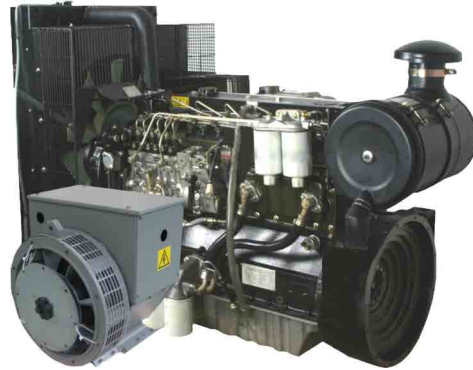

## Engine and Alternator Combo Special

**R85 500** Excl VAT

**40KVA Prime Power**

Lovol 1004g 40kw engine and  
40kva 3 phase alternator h class  
rated at sea level

**R90 000** Excl VAT

**50KVA Prime Power**

Lovol 1004g 40kw engine and  
50kva 3 phase alternator h class  
rated at sea level

**MSP11**

**5 Oct 2021**

**R83 000** Excl VAT

**50KVA Standby Power**

4DX23-65 48KW engine and  
50kva 3 phase alternator h class  
rated at sea level

**R88 000** Excl VAT

**60KVA Standby Power**

4DX23-65 48KW engine and  
60kva 3 phase alternator h class  
rated at sea level

**All Prices exclude VAT. While Stocks Last**

For more specials and information visit our website: [www.ehd.co.za](http://www.ehd.co.za)