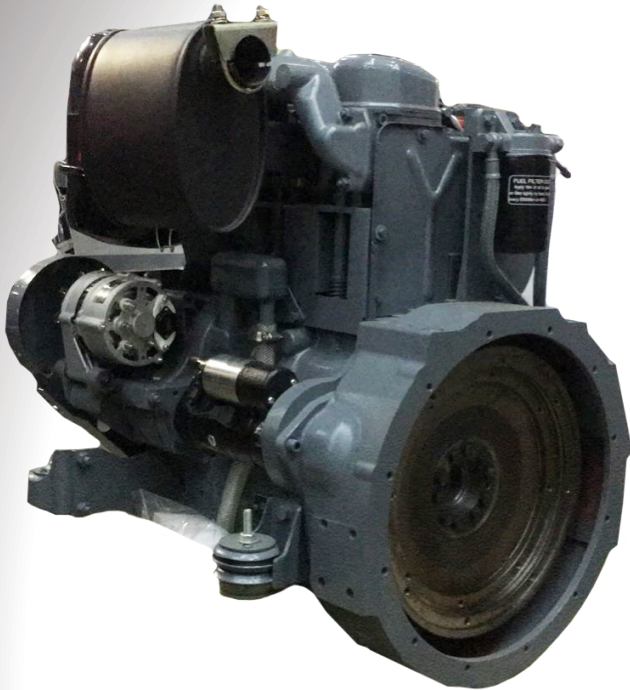

ehd

COMPONENTS 2005

(PTY) LTD

t/a ENGINE & HEAVY DUTY COMPONENTS

912 SPECIAL

MSP16

2 Dec 2021

R49 750 Excl VAT

F2L912IJS

20kW / 2300Rpm Industrial Engine, SAE3 / 11.5, Air Cooled, Mechanical Governor

R64 500 Excl VAT

F4L912IJS

46kW / 2300Rpm Industrial Engine, SAE3 / 11.5, Mechanical Governor