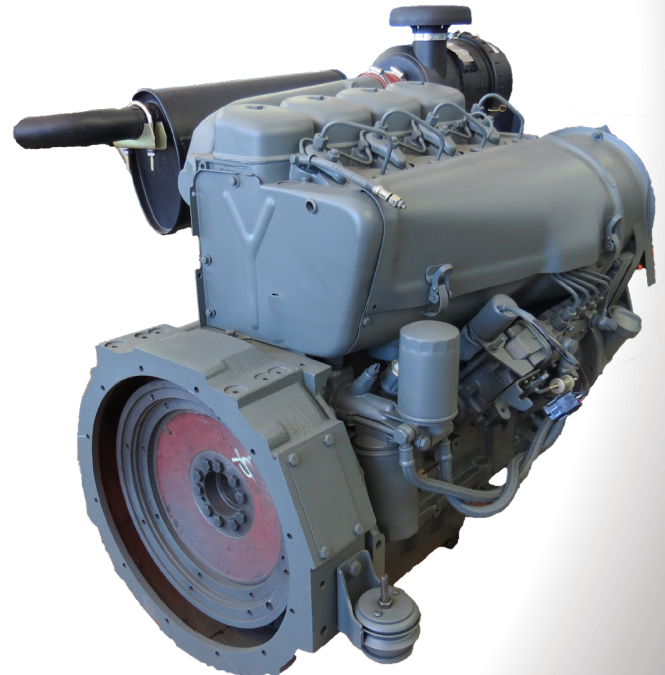

F2L912IJS

20kW / 2300Rpm Industrial Engine, SAE3 / 11.5, Air Cooled, Mechanical Governor

R64 500 Excl VAT

F4L912IJS

46kW / 2300Rpm Industrial Engine, SAE3 / 11.5, Mechanical Governor

All Prices exclude VAT. While Stocks Last