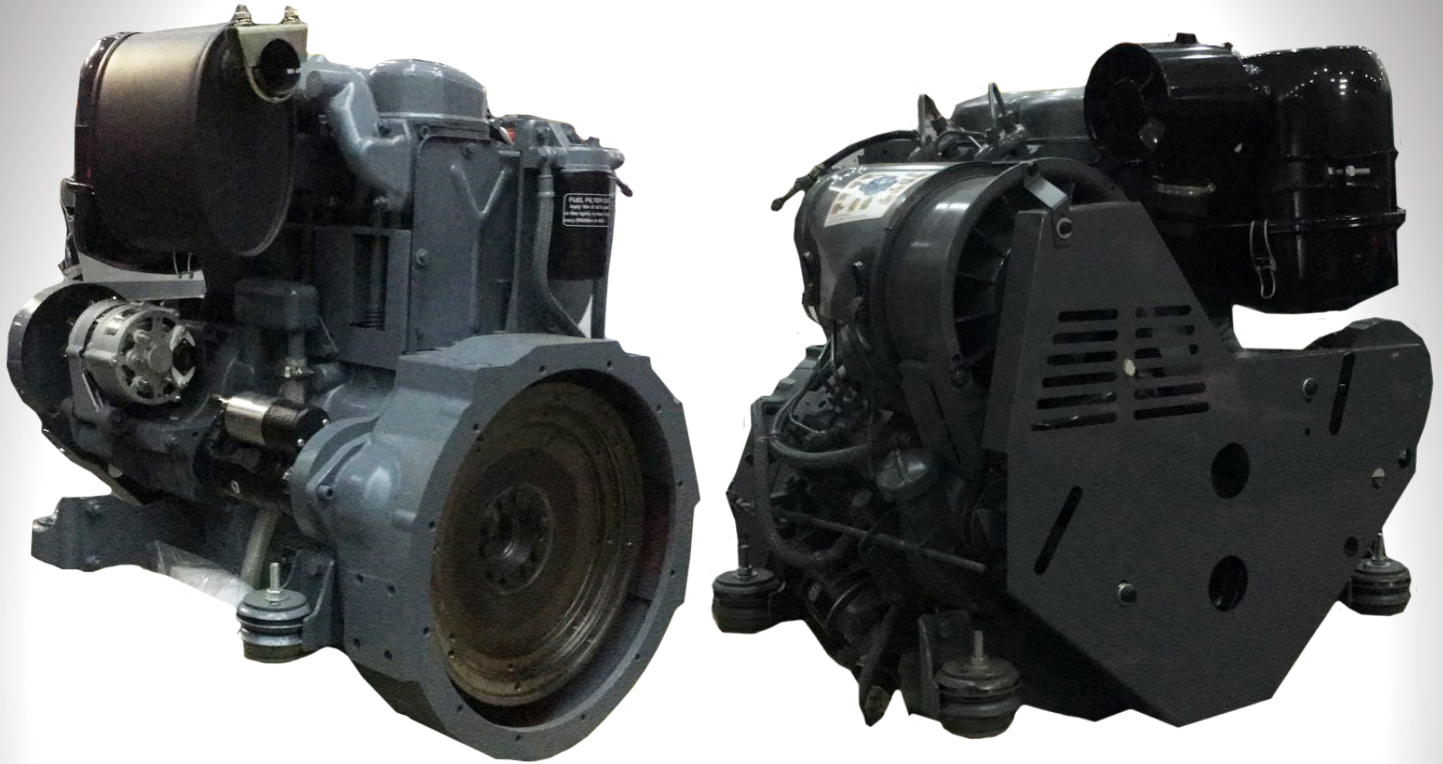

## *F2L912 Engine Special*

**24 June 2022**

**20KW/2300Rpm, Industrial Application,  
SAE3, 11.5, Air Cooled**

**For Only**

**R46 900** EXCL VAT

**All Prices exclude VAT. While Stocks Last**

**For more specials and information visit our website: [www.ehd.co.za](http://www.ehd.co.za)**