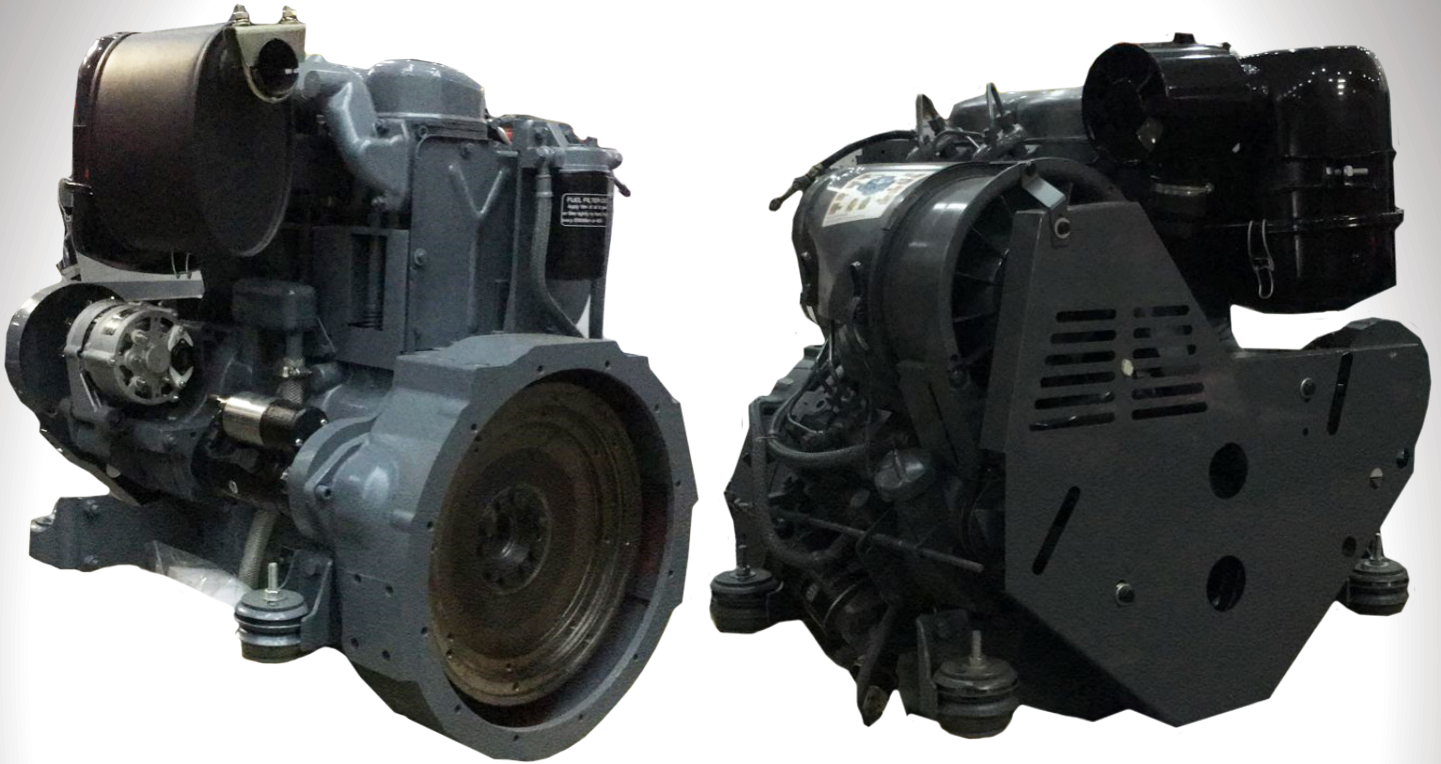

## *F2L912 Engine Special*

**27 July 2022**

**20KW/2300Rpm, Industrial Application,  
SAE3, 11.5, Air Cooled**

**For Only**

**R46 900** EXCL VAT

**All Prices exclude VAT. While Stocks Last**

**For more specials and information visit our website: [www.ehd.co.za](http://www.ehd.co.za)**