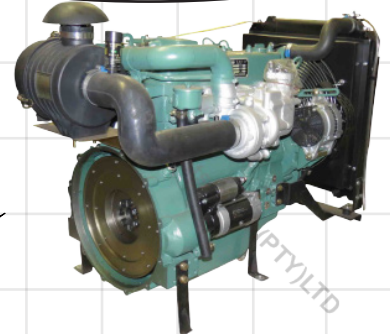

WHY WAIT FOR BLACK FRIDAY

**REDUCED PRICES FOR ALL
ON CASH OR EFT PURCHASE**

140KW.CA6DF2-19DDM

140kW / 1500Rpm, SAE3, 11.5

~~R165 000 Excl VAT~~

R160 500 Excl VAT

176KW.CA6DL1-24DDM

176kW / 1500Rpm, SAE3, 11.5

~~R215 400 Excl VAT~~

R210 400 Excl VAT

Johannesburg H/O
Tel: 011 870 5000
ehd@ehd.co.za
sales@ehd.co.za

Durban
Tel: 031 700 1160
ehddurban@ehd.co.za
sales@ehd.co.za

Cape Town
Tel: 021 510 0567
ehdcape@ehd.co.za
sales@ehd.co.za

Bloemfontein
Tel: 051 430 5404
ehdbloem@ehd.co.za
sales@ehd.co.za

All Prices exclude VAT. While Stocks Last.

For a limited time only from 1 November to 30 November 2023.

Exclude Courier Cost From our JHB Head Office. Exclude Pre Delivery Inspection Charges. For more specials and information visit our website: www.ehd.co.za

Prices valid from 1 November 2023 to 30 November 2023. Prices excl VAT. Errors and Omissions excepted. All prices are Ex-Warehouse Johannesburg. Valid while stocks last and exclude delivery/freight and insurance costs. We reserve the right to limit quantities. Manufacturer's names, numbers, symbols, photos and descriptions are used for reference purposes only and it is not implied that the parts referred to are the products of those manufacturers. It is specifically recorded that all generator sets, engines or equipment output ratings, per specifications, were measured at sea level and the performance of the generator, engine or equipment may vary according to the altitude at which it is operated

Proud Member of: