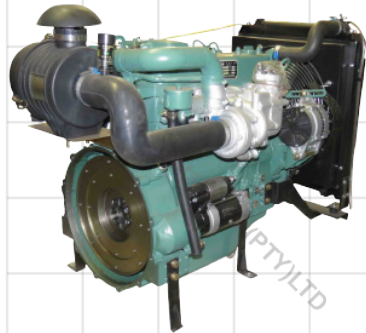

WHY WAIT FOR BLACK FRIDAY

**REDUCED PRICES FOR ALL
ON CASH OR EFT PURCHASE**

140KW.CA6DF2-19DDM

140kW / 1500Rpm, SAE3, 11.5

~~R165 000 Excl VAT~~

R160 500 Excl VAT

176KW.CA6DL1-24DDM

176kW / 1500Rpm, SAE3, 11.5

~~R215 400 Excl VAT~~

R210 400 Excl VAT

Johannesburg H/O
Tel: 011 870 5000
ehd@ehd.co.za
sales@ehd.co.za

Durban
Tel: 031 700 1160
ehddurban@ehd.co.za
sales@ehd.co.za

Cape Town
Tel: 021 510 0567
ehdcape@ehd.co.za
sales@ehd.co.za

Bloemfontein
Tel: 051 430 5404
ehdbloem@ehd.co.za
sales@ehd.co.za

All Prices exclude VAT. While Stocks Last.

For a limited time only from 1 November to 30 November 2023.

Exclude Courier Cost From our JHB Head Office. Exclude Pre Delivery Inspection Charges. For more specials and information visit our website: www.ehd.co.za

Prices valid from 1 November 2023 to 30 November 2023. Prices excl VAT. Errors and Omissions excepted. All prices are Ex-Warehouse Johannesburg. Valid while stocks last and exclude delivery/freight and insurance costs. We reserve the right to limit quantities. Manufacturer's names, numbers, symbols, photos and descriptions are used for reference purposes only and it is not implied that the parts referred to are the products of those manufacturers. It is specifically recorded that all generator sets, engines or equipment output ratings, per specifications, were measured at sea level and the performance of the generator, engine or equipment may vary according to the altitude at which it is operated

Proud Member of: