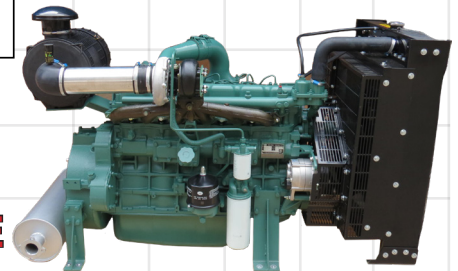

WHY WAIT FOR BLACK FRIDAY

**REDUCED PRICES FOR ALL
ON CASH OR EFT PURCHASE**

140KW.CA6DF2-19DDM

140kW / 1500Rpm, SAE3, 11.5

~~R165 000 Excl VAT~~

R160 500 Excl VAT

176KW.CA6DL1-24DDM

176kW / 1500Rpm, SAE3, 11.5

~~R215 400 Excl VAT~~

R210 400 Excl VAT

Johannesburg H/O
Tel: 011 870 5000
ehd@ehd.co.za
sales@ehd.co.za

Durban
Tel: 031 700 1160
ehddurban@ehd.co.za
sales@ehd.co.za

Cape Town
Tel: 021 510 0567
ehdcape@ehd.co.za
sales@ehd.co.za

Bloemfontein
Tel: 051 430 5404
ehdbloem@ehd.co.za
sales@ehd.co.za

All Prices exclude VAT. While Stocks Last.

For a limited time only from 1 November to 30 November 2023.

Exclude Courier Cost From our JHB Head Office. Exclude Pre Delivery Inspection Charges. For more specials and information visit our website: www.ehd.co.za

Prices valid from 1 November 2023 to 30 November 2023. Prices excl VAT. Errors and Omissions excepted. All prices are Ex-Warehouse Johannesburg. Valid while stocks last and exclude delivery/freight and insurance costs. We reserve the right to limit quantities. Manufacturer's names, numbers, symbols, photos and descriptions are used for reference purposes only and it is not implied that the parts referred to are the products of those manufacturers. It is specifically recorded that all generator sets, engines or equipment output ratings, per specifications, were measured at sea level and the performance of the generator, engine or equipment may vary according to the altitude at which it is operated

Proud Member of: