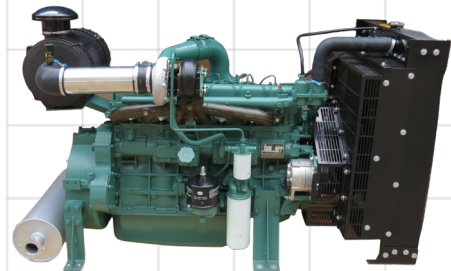

WHY WAIT FOR BLACK FRIDAY

**REDUCED PRICES FOR ALL
ON CASH OR EFT PURCHASE**

140KW.CA6DF2-19DDM

140kW / 1500Rpm, SAE3, 11.5

~~R165 000 Excl VAT~~

R160 500 Excl VAT

176KW.CA6DL1-24DDM

176kW / 1500Rpm, SAE3, 11.5

~~R215 400 Excl VAT~~

R210 400 Excl VAT

Johannesburg H/O
Tel: 011 870 5000
ehd@ehd.co.za
sales@ehd.co.za

Durban
Tel: 031 700 1160
ehddurban@ehd.co.za
sales@ehd.co.za

Cape Town
Tel: 021 510 0567
ehdcape@ehd.co.za
sales@ehd.co.za

Bloemfontein
Tel: 051 430 5404
ehdbloem@ehd.co.za
sales@ehd.co.za

All Prices exclude VAT. While Stocks Last.

For a limited time only from 1 November to 30 November 2023.

Exclude Courier Cost From our JHB Head Office. Exclude Pre Delivery Inspection Charges. For more specials and information visit our website: www.ehd.co.za

Prices valid from 1 November 2023 to 30 November 2023. Prices excl VAT. Errors and Omissions excepted. All prices are Ex-Warehouse Johannesburg. Valid while stocks last and exclude delivery/freight and insurance costs. We reserve the right to limit quantities. Manufacturer's names, numbers, symbols, photos and descriptions are used for reference purposes only and it is not implied that the parts referred to are the products of those manufacturers. It is specifically recorded that all generator sets, engines or equipment output ratings, per specifications, were measured at sea level and the performance of the generator, engine or equipment may vary according to the altitude at which it is operated

Proud Member of: