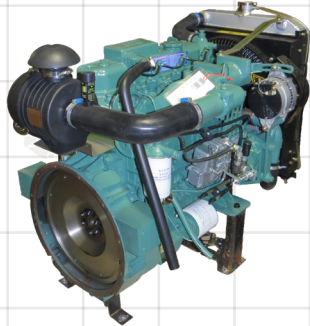

COMPONENTS 2005

(PTY) LTD

t/a ENGINE & HEAVY DUTY COMPONENTS

ENGINE SPECIAL

033KW.4DX21-45DDM

33kW / 1500Rpm, Mechanical Governor,
SAE3, 11.5, G-Drive

~~R57 500 Excl VAT~~

R55 500 Excl VAT

026KW.4DW92-35DDM

26kW / 1500Rpm, Mechanical Governor,
SAE4, 7.5, G-Drive

~~R48 500 Excl VAT~~

R46 500 Excl VAT

037KW.4DX22-50DDM

37kW / 1500Rpm, Mechanical Governor, SAE3,
11.5, G-Drive

~~R67 500 Excl VAT~~