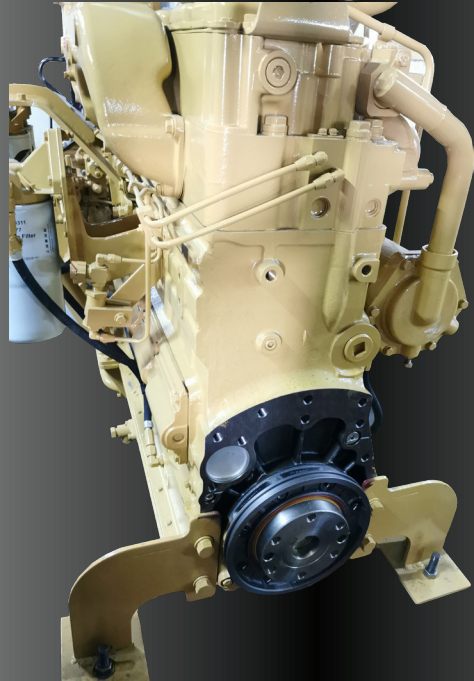

# NT855-C280

*From 4 April to 30 April 2024.*

**4 Stroke, 6Cylinder,  
250-400Hp,  
186-298kw,  
Turbocharged**

**If interested please feel  
free to contact:**

**Franco van Deventer: 082 228 8382**

**Martin Mey: 011 870 5024**