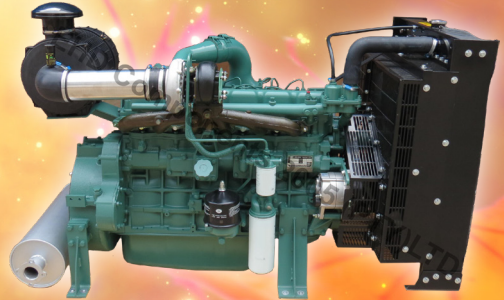

COMPONENTS 2005

(PTY) LTD

t/a ENGINE & HEAVY DUTY COMPONENTS

AUTUMN SAVINGS FAW ENGINES

017KW.4DW81-23DCN

17KW/1500RPM, M/G, SAE4/7.5, G-Drive

R30 500.00

021KW.4DW91-29DDM

21KW/1500RPM, M/G, SAE4/7.5, G-Drive

R35 500.00

026KW.4DW92-35DDM

26KW/1500RPM, M/G, SAE4/7.5, G-Drive

R42 950.00

033KW.4DX21-45DDM

33KW/1500RPM, M/G, SAE3/11.5, G-Drive

R48 800.00

037KW.4DX22-50DDM

37KW/1500RPM, M/G, SAE3/11.5, G-Drive

R63 500.00

048KW.4DX23-65DCN

48KW/1500RPM, M/G, SAE3/11.5, G-Drive

R65 500.00

140KW.CA6DF2-19DDM

140KW/1500RPM, SAE3, 11.5