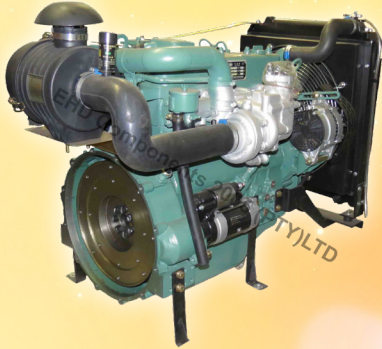

COMPONENTS 2005

(PTY) LTD

t/a ENGINE & HEAVY DUTY COMPONENTS

AUTUMN SAVINGS FAW ENGINES

017KW.4DW81-23DCN

17KW/1500RPM, M/G, SAE4/7.5, G-Drive

R30 500.00

021KW.4DW91-29DDM

21KW/1500RPM, M/G, SAE4/7.5, G-Drive

R35 500.00

026KW.4DW92-35DDM

26KW/1500RPM, M/G, SAE4/7.5, G-Drive

R42 950.00

033KW.4DX21-45DDM

33KW/1500RPM, M/G, SAE3/11.5, G-Drive

R48 800.00

037KW.4DX22-50DDM

37KW/1500RPM, M/G, SAE3/11.5, G-Drive

R63 500.00

048KW.4DX23-65DCN

48KW/1500RPM, M/G, SAE3/11.5, G-Drive

R65 500.00

140KW.CA6DF2-19DDM

140KW/1500RPM, SAE3, 11.5