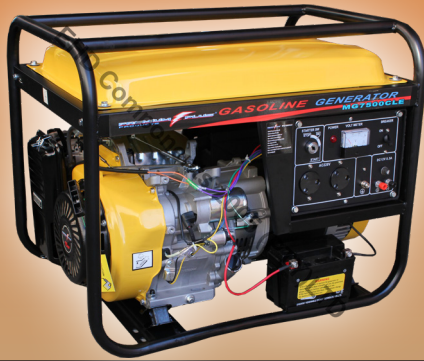

# AUTUMN SAVINGS OPEN GENERATORS

**MG7500CLECN**  
7.5kVA, Open Petrol  
Generator, Single  
Phase, Electric Start,  
With Battery

**R9 500.00**

**MDG6500CLEBT**  
6.5kVA, Open Diesel  
Generator, Single  
Phase, Electric Start,  
Excl Battery

**R15 500.00**

**MDG7500CLECN**  
7.5kVA, Open Diesel  
Generator, Single  
Phase, Electric Start,  
Excl Battery

**R16 500.00**

**MG12000CLEBT/CN**  
12kVA, Open Petrol  
Generator, Single  
Phase, Electric Start,  
With Battery

**R20 500.00**

**MG11000MXEBT**  
10kVA, Open Petrol  
Generator, Single  
Phase, Electric Start,  
M620 V-Twin Engine

**R26 500.00**

Johannesburg H/O  
Tel: 011 870 5000  
ehd@ehd.co.za  
sales@ehd.co.za