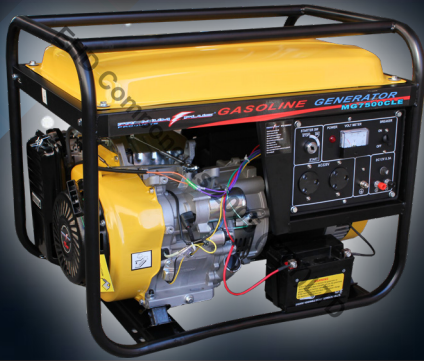

COMPONENTS 2005

(PTY) LTD

t/a ENGINE & HEAVY DUTY COMPONENTS

WINTER SAVINGS

OPEN GENERATORS

MG7500CLECN
7.5kVA, Open Petrol
Generator, Single
Phase, Electric Start,
With Battery

R9 500.00

MDG6500CLEBT
6.5kVA, Open Diesel
Generator, Single
Phase, Electric Start,
Excl Battery

R15 500.00

MDG7500CLECN
7.5kVA, Open Diesel
Generator, Single
Phase, Electric Start,
Excl Battery

R16 500.00

MG12000CLEBT/CN
12kVA, Open Petrol
Generator, Single
Phase, Electric Start,
With Battery

R20 500.00

MG11000MXEBT
10kVA, Open Petrol
Generator, Single
Phase, Electric Start,
M620 V-Twin Engine

R26 500.00

Johannesburg H/O
Tel: 011 870 5000
ehd@ehd.co.za
sales@ehd.co.za

Durban
Tel: 031 700 1160
ehddurban@ehd.co.za
sales@ehd.co.za